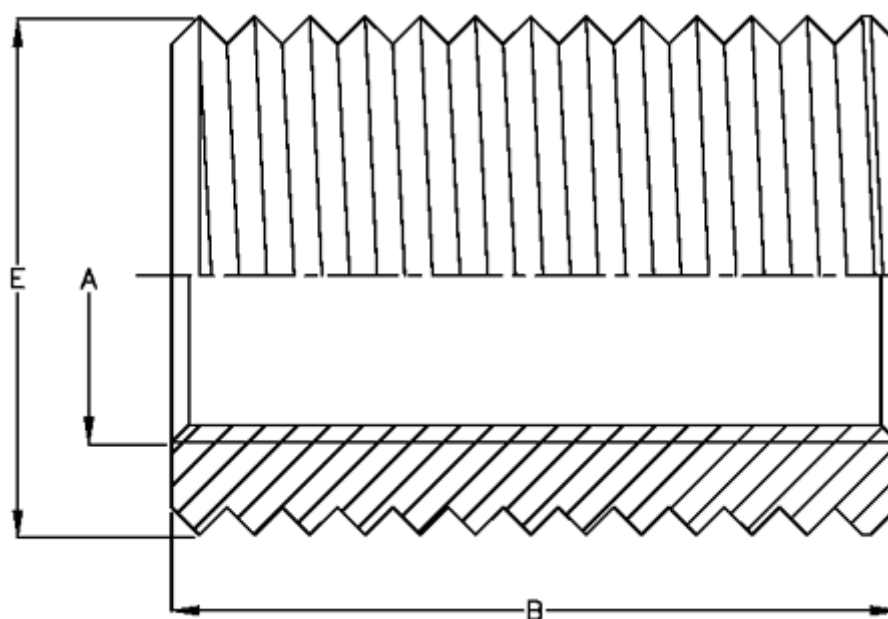

Article number: 12974000060120
Description: KLEE-coil 974 000 060.120
M6 Unhardened/chr. yellow

Measures

| | |
|-----------------|-------------------|
| Female thread A | = M6 |
| Length B | = 15 |
| Male thread E | = M8 |
| Type | = 97x 000 060.120 |